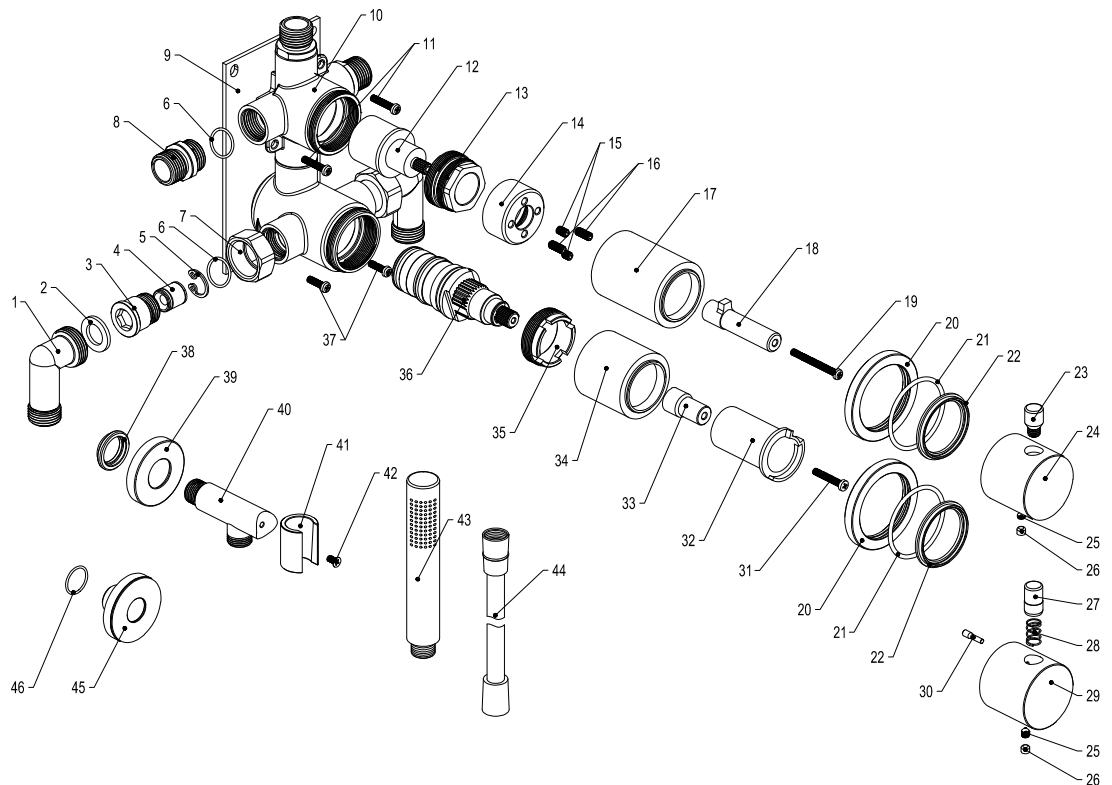

- 1 90° connector
- 2 Gasket
- 3 Connector
- 4 Check valve
- 5 c-ring
- 6 o-ring
- 7 Foot nut
- 8 Connector
- 9 Fastening plate
- 10 Body
- 11 Fixing screws
- 12 Diverter
- 13 Lock nut
- 14 Limiter
- 15 Hex screws
- 16 Limiter screws
- 17 Diverter cover
- 18 Splined extender
- 19 Screw
- 20 Decorative cover ring
- 21 o-ring
- 22 Washer
- 23 Handwheel bar
- 24 Handwheel
- 25 Inner hex screw
- 26 Decoration rubber
- 27 Handwheel bar
- 28 Button spring
- 29 Thermostatic handle
- 30 Handwheel plug
- 31 Screw
- 32 Temperature limiter
- 33 Spline bushing
- 34 Thermostat cover
- 35 Thermostat lock nut
- 36 Thermostatic cartridge
- 37 Fixing screws
- 38 Gasket
- 39 Decorative cover ring
- 40 Hand shower holder pipe
- 41 Hand shower holder pipe
- 42 Screw
- 43 Hand shower holder pipe
- 44 Hose
- 45 Tattle pipe cover
- 46 o-ring

Steel Harmonized 4 Amber

Art no: 21067 **RSK:** 8351546

SCANDTAP
BATHROOM CONCEPTS

Scandtap AB, Olofsdalsvägen 21, 302 41 Halmstad, Sweden
info@scandtap.com, www.scandtap.com

Typgodkännande
Nr: 1786-1787